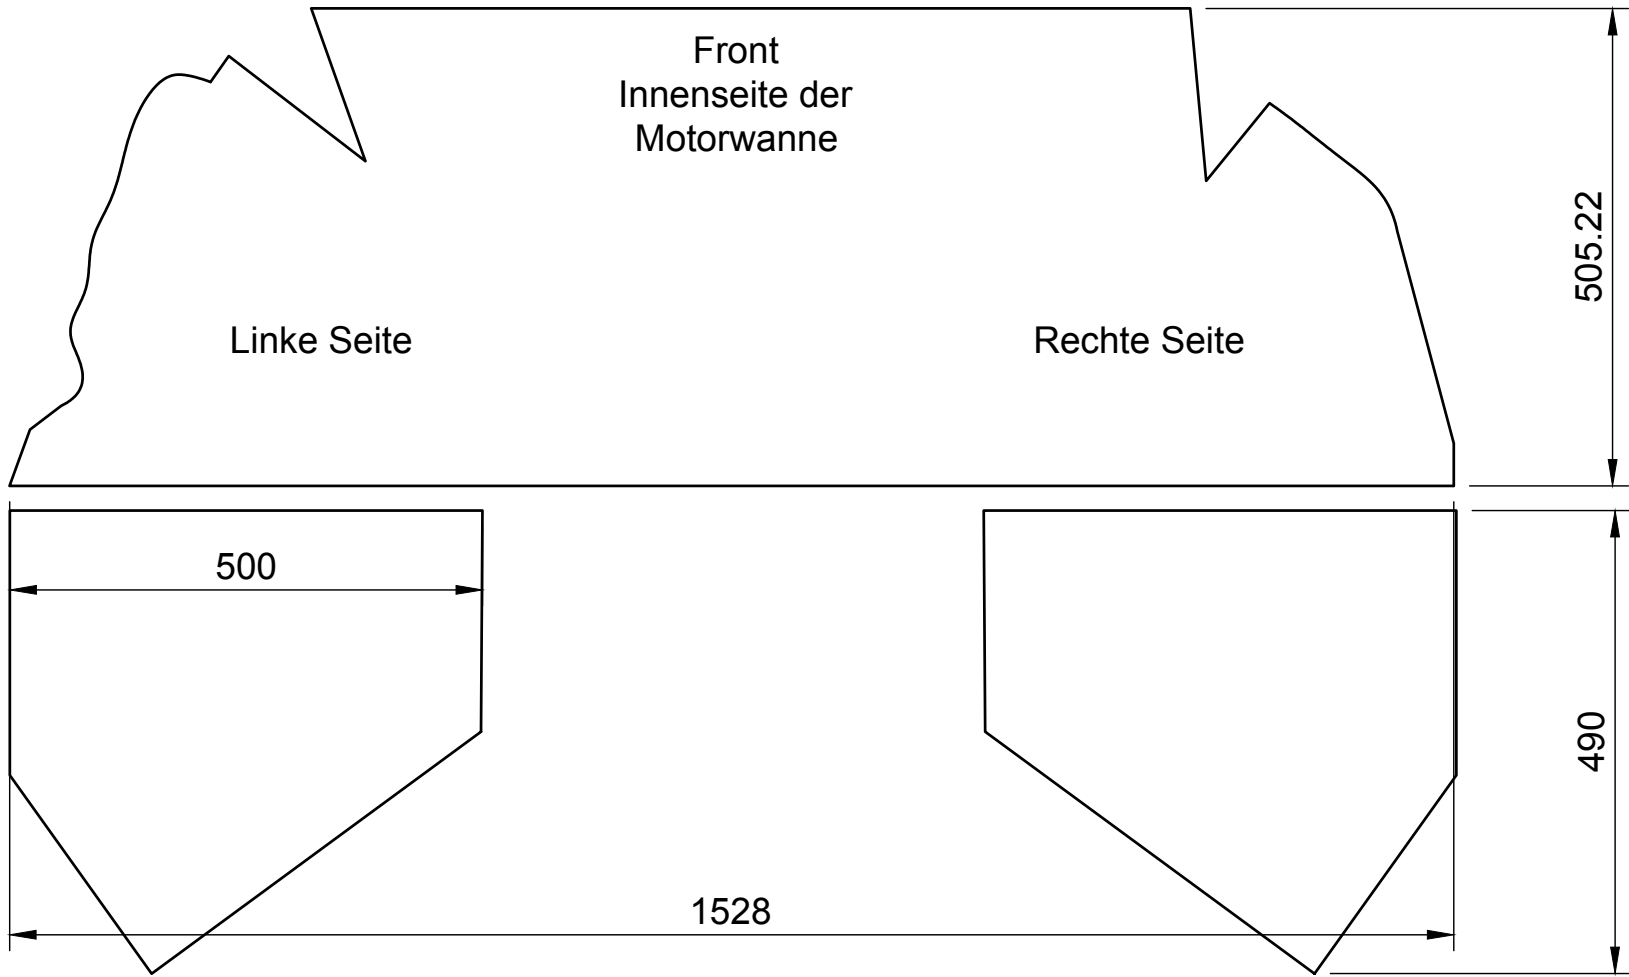

Front
Innenseite der
Motorwanne

Dept.	Technical reference	Created by Adam Wesolowski 05.05.23	Approved by	
© deltabus.de		Document type	Document status	
		Title Matte für T4 Motorwanne - Motor AAC	DWG No.	
		Rev.	Date of issue	Sheet 1/2

Dept.	Technical reference	Created by Adam Wesolowski 05.05.23	Approved by	
© deltabus.de		Document type	Document status	
		Title Matte für T4 Motorwanne - Motor AAC	DWG No.	
		Rev.	Date of issue	Sheet 2/2